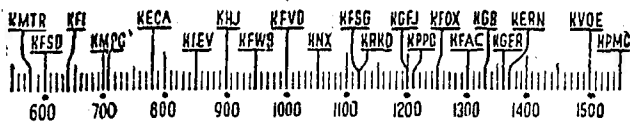

YOUR Radio TODAY

[The information contained in the following schedule is furnished by the stations broadcasting the programs.]

Before 8 a.m.

KMTR—Spanish Music, 6.
KFI—Melody, 7; News, 7:15; Singin' Salesman, 7:30; Sam Hayes, 7:45.
KMPC—"Roll Out," 6; Early Girls, 7.
KECA—Musical Clock, 6:30; News, 7:30; Orch., 7:45.
KJL—Rose & Shine, 6.
KFVB—Sru Wilson, 6; Sunrise Express, 7.
KFVS—Spanish, 6; World on Air, 7.
KXX—Sunrise Salute, 6; News, 7:30; Talk, 7:45.
KRKD—Doug Douglas, 6; News, 6:30; Doug Douglas, 6:45; News, 7:45.
KFOX—El Despertador, 5; News, 7:30; Music, 7:45.
KFVB—Stocks, 7; Sports; Choir, 7:15; Music, 7:45.
KFAC—Serenade, 6; Pastor Reynolds, 7; Music, 7:30.
KGER—Farm, 6:05; Purple Mule, 6:30; Aubrey Lee, 7:15.
KVOE—Yawn Patrol, 7; News, 7:45.

8 to 9 a.m.

KMTR—Spanish, 8; Music, 8:45.
KFI—Melody, 8; Takov Orch., 8:15; Mary Marketing, 8:30; News, 8:45.
KMPC—Early Girls, 8; Only Word, 8:30.
KECA—Financial, 8; Matinee, 8:15; Jay Bee, 8:30; Church, 8:45; Voice KFVB—Country Church, 8; Joy Friendship, 8:30; Major Bateson, 8:45.
KJL—Victor Lindahl, 8; News, Mutual Friend, 8:50; Mirandy, 8:45.
KFVB—Medical, 8:45.
KXX—Nancy Dixon, 8; News, 8:15; "My Children," 8:45.
KRKD—Music, 8; Bkfst. Club, 8:30.
KGER—Stocks, News, 8; HHS, 8:30.
KFOX—Music, 8:15; Talk, 8:30; Music, 8:45.
KJL—News, 8; House McGregor, 8:30; Mildred Lager, 8:45.
KGER—"Soul Patrol," 8; Mizpah, 8:15; Rev. Benington, 8:45.
KVOE—Talk, 8; Keep Fit, 8:30; Poetry, 8:45.

9 to 10 a.m.

KMTR—Religious, 9; Monitor News, 9:15; Music, 9:30; Medical, 9:45.
KFI—Carters Elm St., 9; O'Neills, 9:15; Bridge, 9:30.
KMPC—News, 9; Music, 9:30.
KECA—Song Writers, 9; Music, 9:15; Farm, Home Hrs., 9:30.
KJL—Carolyn Price, 9; Buckeye, 9:15; Patty Jean, 9:30; Ensemble, 9:45.
KFVB—Music, 9; Tune Titles, 9:45.
KFVB—Jubilee, 9; News, 9:15; Medical, 9:30; Music, 9:45.
KXX—Kate Smith, 9; When Girl Marries, 9:15; Romance Helen Trent, 9:30; Cal Sunday, 9:45.
KRKD—Bkfst. Club, 9; Weather Bureau, 9:30; Music, 9:45.
KFOX—John Brown, 9; Music, 9:30.
KFAC—Morn. Inspirations, 9; Medical, 9:15; Women in News, 9:30; Parents Forum, 9:45.
KGER—News, Church, 9; March Ahead of Time, 9:15; Rufus Coofus, 9:45.
KVOE—Sallies, 9:15; Buckeye, 9:15; Monitor News, 9:30; Ensemble, 9:45.

10 to 11 a.m.